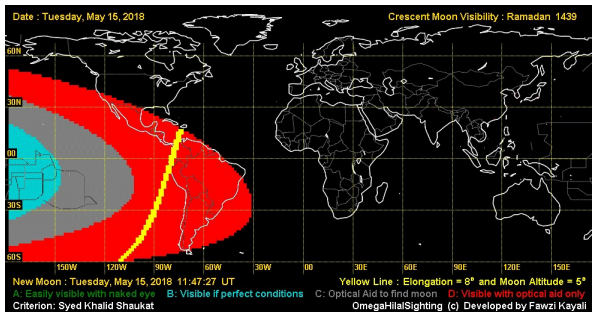

1436 AH	MUH	SFR	RBA	RBT	JMO	JMT	RJB	SHB	RMD	SHW	ZQD	ZHJ
1437 AH	MUH	SFR	RBA	RBT	JMO	JMT	RJB	SHB	RMD	SHW	ZQD	ZHJ
1438 AH	MUH	SFR	RBA	RBT	JMO	JMT	RJB	SHB	RMD	SHW	ZQD	ZHJ
1439 AH	MUH	SFR	RBA	RBT	JMO	JMT	RJB	SHB	RMD	SHW	ZQD	ZHJ
1440 AH	MUH	SFR	RBA	RBT	JMO	JMT	RJB	SHB	RMD	SHW	ZQD	ZHJ
1441 AH	MUH	SFR	RBA	RBT	JMO	JMT	RJB	SHB	RMD	SHW	ZQD	ZHJ
1442 AH	MUH	SFR	RBA	RBT	JMO	JMT	RJB	SHB	RMD	SHW	ZQD	ZHJ
1443 AH	MUH	SFR	RBA	RBT	JMO	JMT	RJB	SHB	RMD	SHW	ZQD	ZHJ
1444 AH	MUH	SFR	RBA	RBT	JMO	JMT	RJB	SHB	RMD	SHW	ZQD	ZHJ
1445 AH	MUH	SFR	RBA	RBT	JMO	JMT	RJB	SHB	RMD	SHW	ZQD	ZHJ
1446 AH	MUH	SFR	RBA	RBT	JMO	JMT	RJB	SHB	RMD	SHW	ZQD	ZHJ
1447 AH	MUH	SFR	RBA	RBT	JMO	JMT	RJB	SHB	RMD	SHW	ZQD	ZHJ
1448 AH	MUH	SFR	RBA	RBT	JMO	JMT	RJB	SHB	RMD	SHW	ZQD	ZHJ
1449 AH	MUH	SFR	RBA	RBT	JMO	JMT	RJB	SHB	RMD	SHW	ZQD	ZHJ
1450 AH	MUH	SFR	RBA	RBT	JMO	JMT	RJB	SHB	RMD	SHW	ZQD	ZHJ
1451 AH	MUH	SFR	RBA	RBT	JMO	JMT	RJB	SHB	RMD	SHW	ZQD	ZHJ
1452 AH	MUH	SFR	RBA	RBT	JMO	JMT	RJB	SHB	RMD	SHW	ZQD	ZHJ
1453 AH	MUH	SFR	RBA	RBT	JMO	JMT	RJB	SHB	RMD	SHW	ZQD	ZHJ
1454 AH	MUH	SFR	RBA	RBT	JMO	JMT	RJB	SHB	RMD	SHW	ZQD	ZHJ
1455 AH	MUH	SFR	RBA	RBT	JMO	JMT	RJB	SHB	RMD	SHW	ZQD	ZHJ
1456 AH	MUH	SFR	RBA	RBT	JMO	JMT	RJB	SHB	RMD	SHW	ZQD	ZHJ
1457 AH	MUH	SFR	RBA	RBT	JMO	JMT	RJB	SHB	RMD	SHW	ZQD	ZHJ
1458 AH	MUH	SFR	RBA	RBT	JMO	JMT	RJB	SHB	RMD	SHW	ZQD	ZHJ
1459 AH	MUH	SFR	RBA	RBT	JMO	JMT	RJB	SHB	RMD	SHW	ZQD	ZHJ
1460 AH	MUH	SFR	RBA	RBT	JMO	JMT	RJB	SHB	RMD	SHW	ZQD	ZHJ
1461 AH	MUH	SFR	RBA	RBT	JMO	JMT	RJB	SHB	RMD	SHW	ZQD	ZHJ
1462 AH	MUH	SFR	RBA	RBT	JMO	JMT	RJB	SHB	RMD	SHW	ZQD	ZHJ
1463 AH	MUH	SFR	RBA	RBT	JMO	JMT	RJB	SHB	RMD	SHW	ZQD	ZHJ
1464 AH	MUH	SFR	RBA	RBT	JMO	JMT	RJB	SHB	RMD	SHW	ZQD	ZHJ
1465 AH	MUH	SFR	RBA	RBT	JMO	JMT	RJB	SHB	RMD	SHW	ZQD	ZHJ

↑ Top Updated April 4, 2018