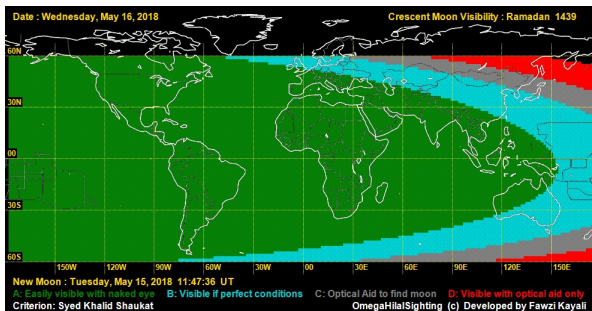

1436 AH	MUH	SFR	RBA	RBT	JMO	JMT	RJB	SHB	RMD	SHW	ZQD	ZHJ
1437 AH	MUH	SFR	RBA	RBT	JMO	JMT	RJB	SHB	RMD	SHW	ZQD	ZHJ
1438 AH	MUH	SFR	RBA	RBT	JMO	JMT	RJB	SHB	RMD	SHW	ZQD	ZHJ
1439 AH	MUH	SFR	RBA	RBT	JMO	JMT	RJB	SHB	RMD	SHW	ZQD	ZHJ
1440 AH	MUH	SFR	RBA	RBT	JMO	JMT	RJB	SHB	RMD	SHW	ZQD	ZHJ
1441 AH	MUH	SFR	RBA	RBT	JMO	JMT	RJB	SHB	RMD	SHW	ZQD	ZHJ
1442 AH	MUH	SFR	RBA	RBT	JMO	JMT	RJB	SHB	RMD	SHW	ZQD	ZHJ
1443 AH	MUH	SFR	RBA	RBT	JMO	JMT	RJB	SHB	RMD	SHW	ZQD	ZHJ
1444 AH	MUH	SFR	RBA	RBT	JMO	JMT	RJB	SHB	RMD	SHW	ZQD	ZHJ
1445 AH	MUH	SFR	RBA	RBT	JMO	JMT	RJB	SHB	RMD	SHW	ZQD	ZHJ
1446 AH	MUH	SFR	RBA	RBT	JMO	JMT	RJB	SHB	RMD	SHW	ZQD	ZHJ
1447 AH	MUH	SFR	RBA	RBT	JMO	JMT	RJB	SHB	RMD	SHW	ZQD	ZHJ
1448 AH	MUH	SFR	RBA	RBT	JMO	JMT	RJB	SHB	RMD	SHW	ZQD	ZHJ
1449 AH	MUH	SFR	RBA	RBT	JMO	JMT	RJB	SHB	RMD	SHW	ZQD	ZHJ
1450 AH	MUH	SFR	RBA	RBT	JMO	JMT	RJB	SHB	RMD	SHW	ZQD	ZHJ
1451 AH	MUH	SFR	RBA	RBT	JMO	JMT	RJB	SHB	RMD	SHW	ZQD	ZHJ
1452 AH	MUH	SFR	RBA	RBT	JMO	JMT	RJB	SHB	RMD	SHW	ZQD	ZHJ
1453 AH	MUH	SFR	RBA	RBT	JMO	JMT	RJB	SHB	RMD	SHW	ZQD	ZHJ
1454 AH	MUH	SFR	RBA	RBT	JMO	JMT	RJB	SHB	RMD	SHW	ZQD	ZHJ
1455 AH	MUH	SFR	RBA	RBT	JMO	JMT	RJB	SHB	RMD	SHW	ZQD	ZHJ
1456 AH	MUH	SFR	RBA	RBT	JMO	JMT	RJB	SHB	RMD	SHW	ZQD	ZHJ
1457 AH	MUH	SFR	RBA	RBT	JMO	JMT	RJB	SHB	RMD	SHW	ZQD	ZHJ
1458 AH	MUH	SFR	RBA	RBT	JMO	JMT	RJB	SHB	RMD	SHW	ZQD	ZHJ
1459 AH	MUH	SFR	RBA	RBT	JMO	JMT	RJB	SHB	RMD	SHW	ZQD	ZHJ
1460 AH	MUH	SFR	RBA	RBT	JMO	JMT	RJB	SHB	RMD	SHW	ZQD	ZHJ
1461 AH	MUH	SFR	RBA	RBT	JMO	JMT	RJB	SHB	RMD	SHW	ZQD	ZHJ
1462 AH	MUH	SFR	RBA	RBT	JMO	JMT	RJB	SHB	RMD	SHW	ZQD	ZHJ
1463 AH	MUH	SFR	RBA	RBT	JMO	JMT	RJB	SHB	RMD	SHW	ZQD	ZHJ
1464 AH	MUH	SFR	RBA	RBT	JMO	JMT	RJB	SHB	RMD	SHW	ZQD	ZHJ
1465 AH	MUH	SFR	RBA	RBT	JMO	JMT	RJB	SHB	RMD	SHW	ZQD	ZHJ

↑ Top Updated April 4, 2018